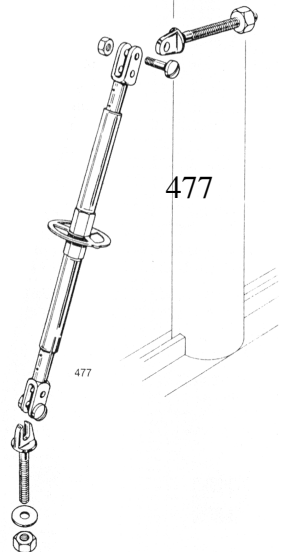

Code	Quantity	description	Pack Price
220	2 per pack	double block simulated wood	£ 15.58
225	2 per pack	double block simulated wood	£ 15.58
392	20 per pack	s/s self tappers 2.2mm x 9mm	£ 3.08
393	20 per pack	s/s self tappers 2.2mm x 12mm	£3.08
396	20 per pack	s/s csw self tappers 2.2mmx9mm	£3.08
397	20 per pack	s/s csw self tappers 2.2mmx12mm	£3.08
403	2 per pack	swivel shackle	£ 6.40
407	10 per pack	universal punch strip	£4.20
451	2 per pack	adjustable shroud hook	£11.35

220

407

462	10 per pack	mounting screws m2 x 20mm	3.43
463	10 per pack	flush screws m2 x 20mm	3.43
465	2 per pack	forked bolt	3.43
471	set	fairlead needs pulley	5.78
477	1 set	mast brace	14.60
501	2 per pack	double shackle	2.94
502	2 per pack	double shackle	2.94
503	2 per pack	double shackle	2.94
520	2 per pack	double block	15.01
522	2 per pack	double deck block	15.01
525	2 per pack	double short block	15.01
530	2 per pack	triple block	17.18
537	2 per pack	triple block	17.18

451

451

520

525

522

530

537

471 471