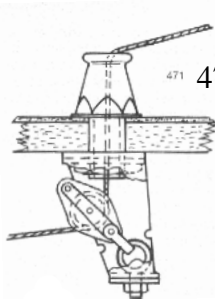

220

407

462	10 per pack	mounting screws m2 x 20mm	3.43
463	10 per pack	flush screws m2 x 20mm	3.43
465	2 per pack	forked bolt	3.43
471	set	fairlead needs pulley	5.78
477	1 set	mast brace	14.60
501	2 per pack	double shackle	2.94
502	2 per pack	double shackle	2.94
503	2 per pack	double shackle	2.94
520	2 per pack	double block	15.01
522	2 per pack	double deck block	15.01
525	2 per pack	double short block	15.01
530	2 per pack	triple block	17.18
537	2 per pack	triple block	17.18

451

451

520

525

522

530

537

471 471